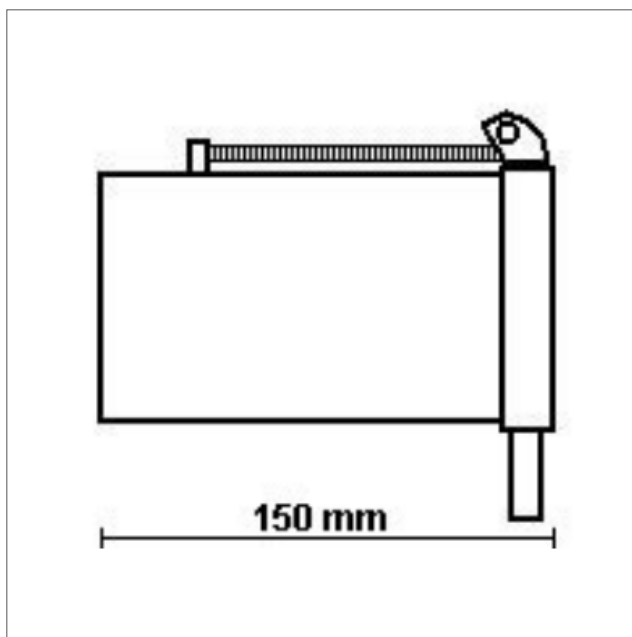

KLVH - Flap valve

Duct system heavy duty

KLVH is a powerful heavy-duty manually operated flap valve which is made of galvanised steel. Mounted outside on the pipe. Normally used with hose connection HOCH.

KLVH - Flap valve heavy duty

KLVH - flap valve drawing

Art.no	Ø (mm)	Ø outside (mm)	Weight (kg)
KLVH-076-076	76	82,5	1,45
KLVH-108-108	108	114	1,95