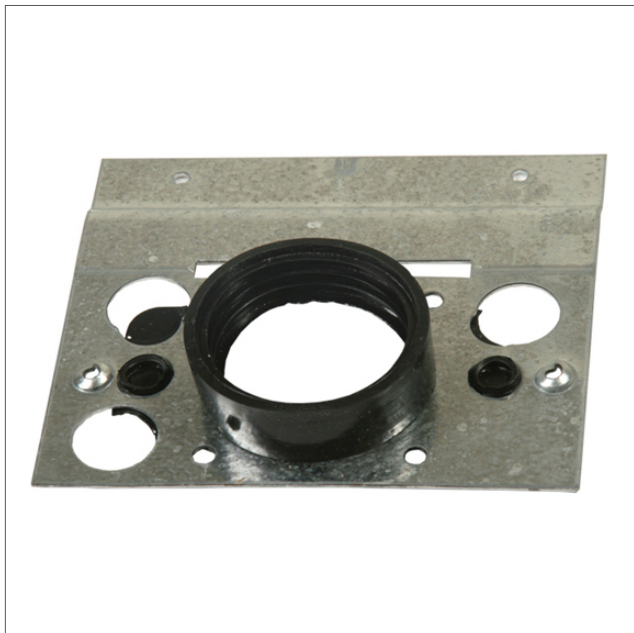

## INPL-01 - Mounting plate

Comfort vacuum cleaning  $\varnothing 32$  mm

Metal mounting plate for inlet SUVA-01 and SUVA-02.

INPL-01 - Mounting plate

Art.no	Weight (kg)
INPL-01	0.15